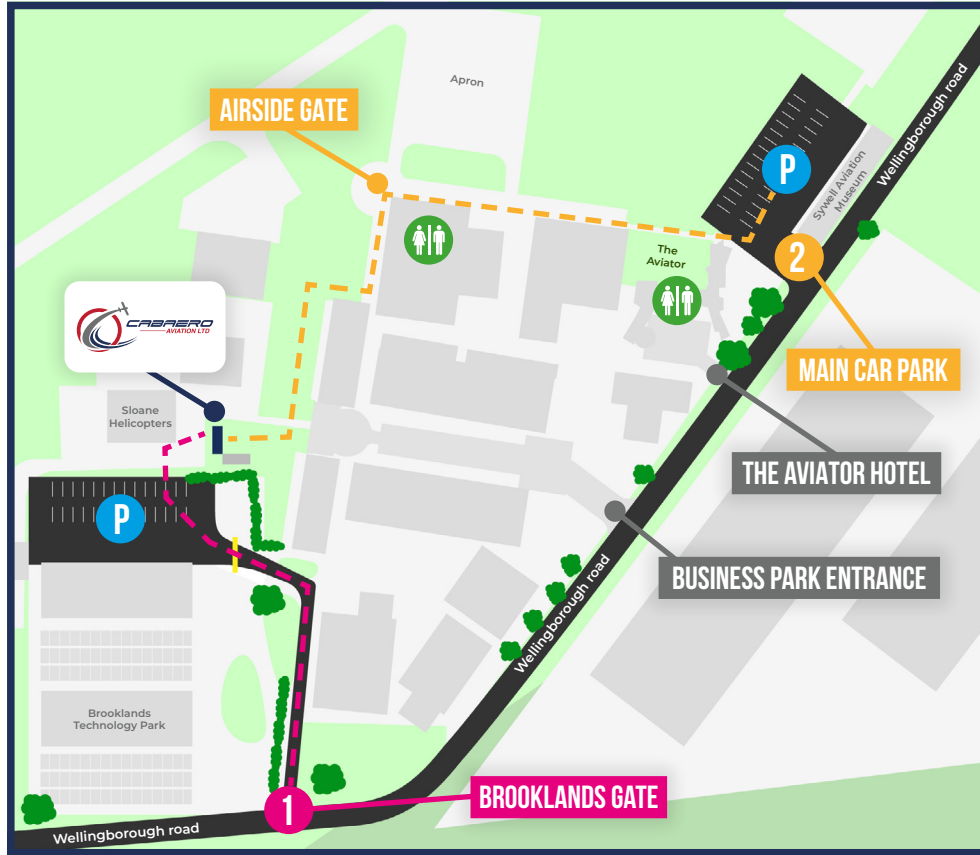

# HOW TO FIND US

Our address is Cabaero Aviation Ltd, Brooklands Gate, Sywell Aerodrome, Northampton, NN6 0BN, United Kingdom

We are located airside at Sywell Aerodrome and our offices can be accessed easily via the Brooklands Gate. See below for parking options.

## KEY

- 1** Entrance 1 Route  
Brooklands gate
- 2** Entrance 2 Route  
Sywell Aerodrome car park

Parking

Toilets

SCAN FOR MORE INFO

## PARKING DIRECTIONS

- 1** Entrance 1 (preferred)  
Brooklands gate

School parking is available in the Brooklands Technology Park car park accessible via the Brooklands Gate at Sywell Aerodrome. Our office is located just across the grass from the car park.

- 2** Entrance 2  
Sywell Aerodrome car park

Parking is also available in the main Sywell Aerodrome car park located near the Aviator Hotel and Sywell Aviation Museum. Simply follow the pavement down towards the airside gate located near the aircraft apron as indicated on the map.